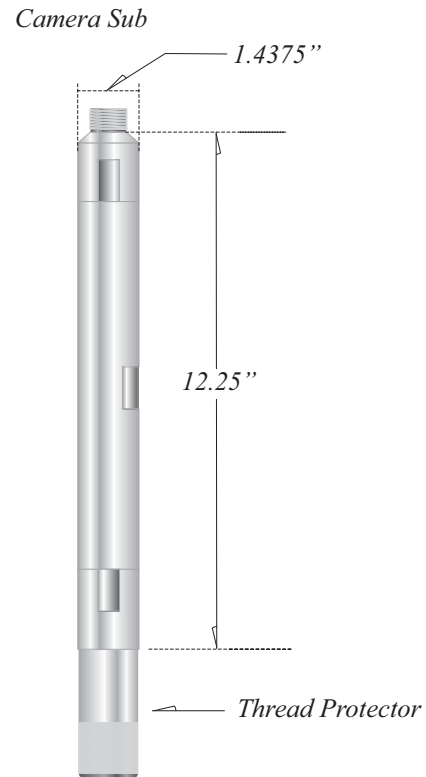

1.75" DIA. DUAL LENS
DOWN VIEW CAMERA

4456 Via St. Ambrose
Claremont, CA 91711

(800) 919-7555 Toll Free
(909) 625-6262 Voc
(909) 399-3180 Fax

www.PacificSurveys.com

**PACIFIC
SURVEYS**