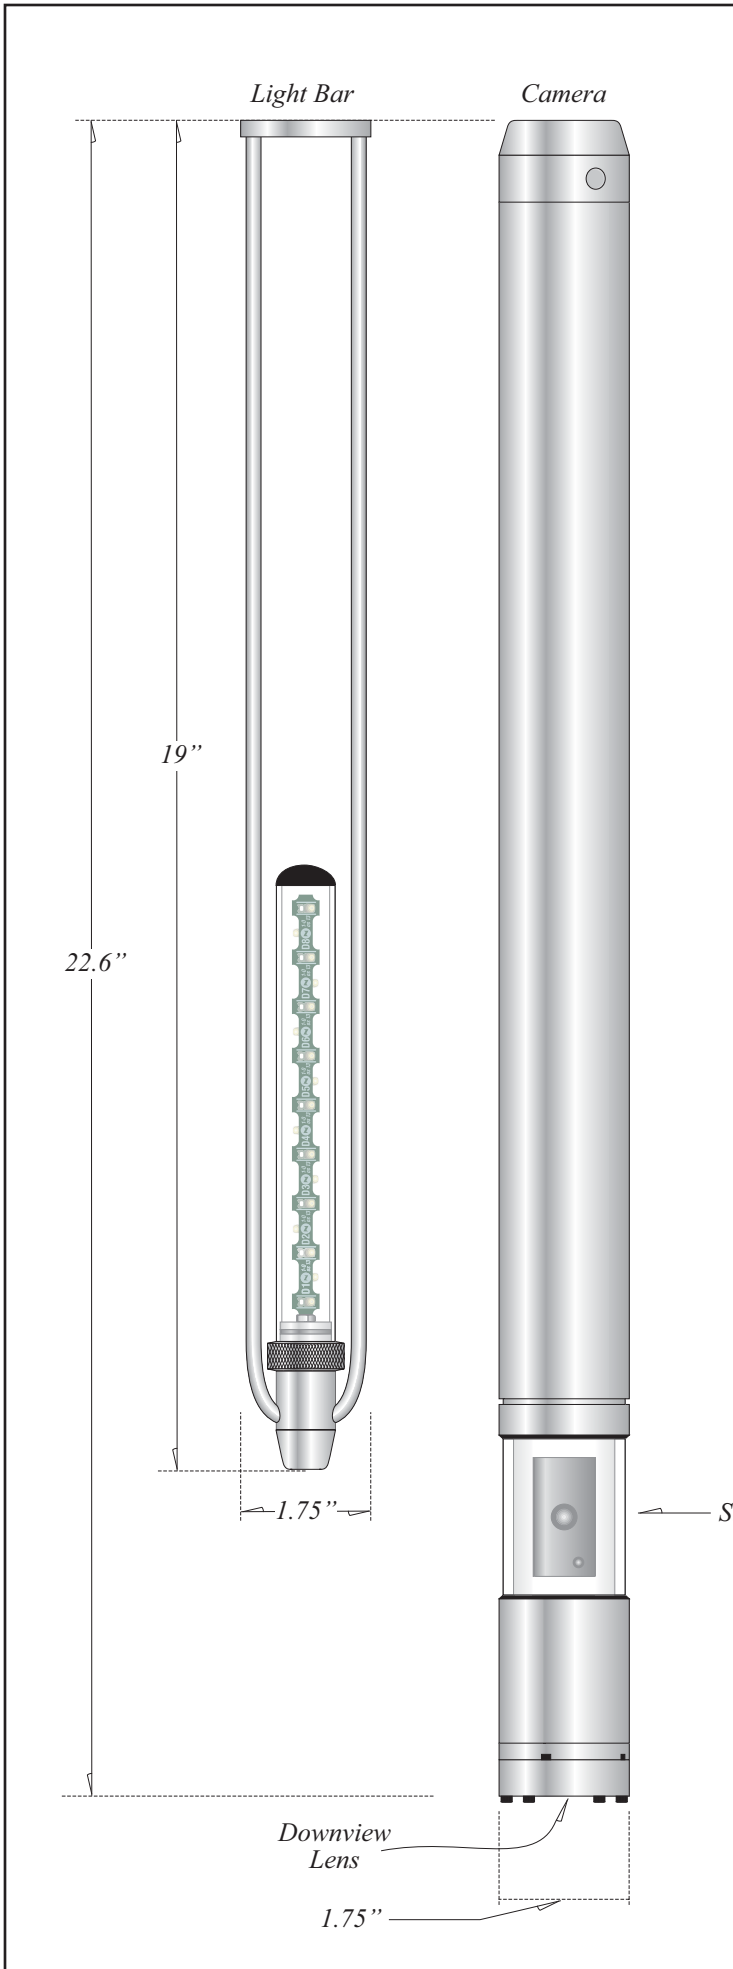

1.75" DIA. DUAL LENS
DOWN VIEW CAMERA

4456 Via St. Ambrose
Claremont, CA 91711

(800) 919-7555 Toll Free
(909) 625-6262 Voc
(909) 399-3180 Fax

www.PacificSurveys.com

**PACIFIC
SURVEYS**