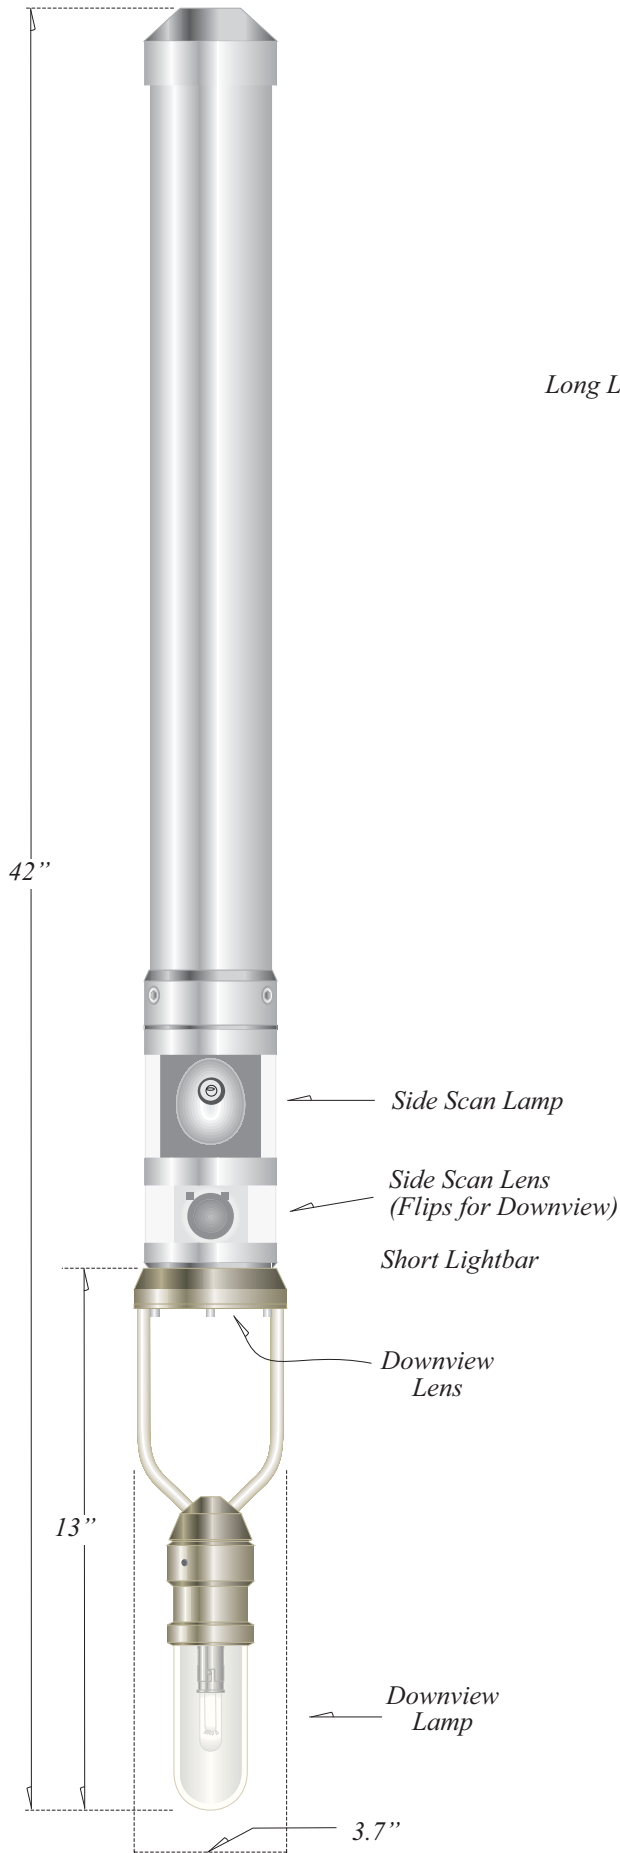

3.5" DIA. SINGLE LENS
SIDE SCAN CAMERA

Long Lightbar

Camera Sub

4456 Via St. Ambrose
Claremont, CA 91711

(800) 919-7555 Toll Free
(909) 625-6262 Voc
(909) 399-3180 Fax

www.PacificSurveys.com

**PACIFIC
SURVEYS**