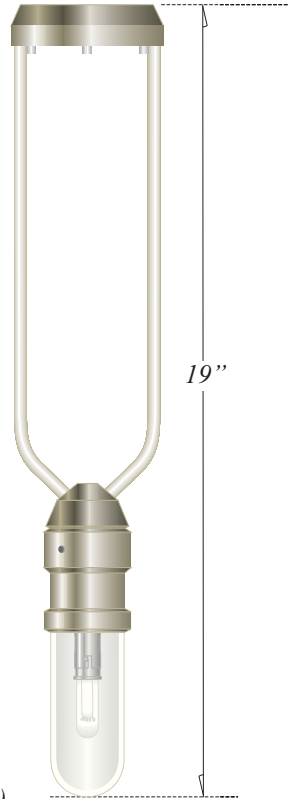

3.5" DIA. SINGLE LENS
SIDE SCAN CAMERA

Long Lightbar

Camera Sub

4456 Via St. Ambrose
Claremont, CA 91711

(800) 919-7555 Toll Free
(909) 625-6262 Voc
(909) 399-3180 Fax

www.PacificSurveys.com

**PACIFIC
SURVEYS**