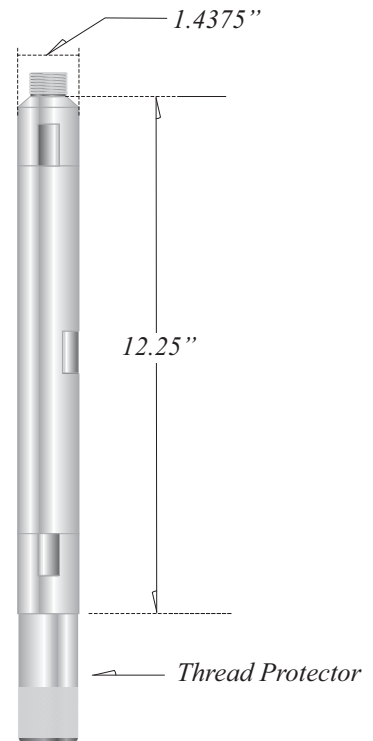

3.5" DIA. SINGLE LENS
SIDE SCAN CAMERA

Long Lightbar

Camera Sub

4456 Via St. Ambrose
Claremont, CA 91711

(800) 919-7555 Toll Free
(909) 625-6262 Voc
(909) 399-3180 Fax

www.PacificSurveys.com

**PACIFIC
SURVEYS**