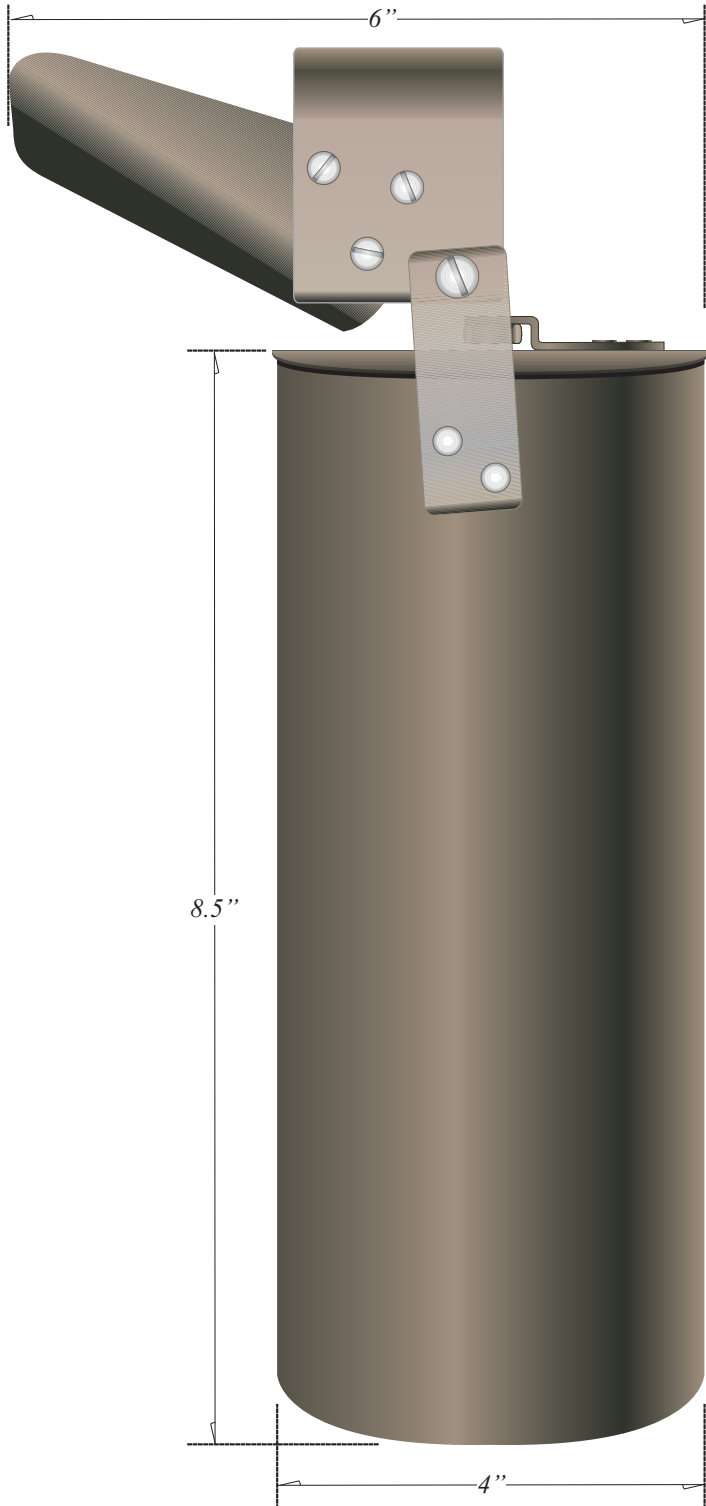

SIDEWALL-SCRAPING  
SAMPLER

All Images & Illustrations Copyright ©2009 Pacific Surveys LLC.

4456 Via St. Ambrose  
Claremont, CA 91711

(800) 919-7555 Toll Free  
(909) 625-6262 Voc  
(909) 399-3180 Fax

[www.PacificSurveys.com](http://www.PacificSurveys.com)

**PACIFIC  
SURVEYS**